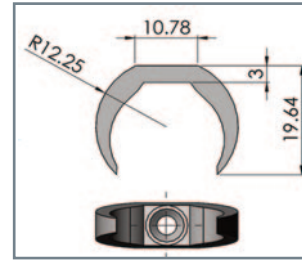

Light Wands 20mm diameter. With 12.5mm mini common end (max. 3 wands per light source)

Fibre	Max. Tails	Centres	Max. Length
0.75mm	156	12mm	1.87m
0.75mm	156	15mm	2.34m
0.75mm	156	20mm	3.12m
1mm	85	12mm	1.02m
1mm	85	15mm	1.27m
1mm	85	20mm	1.70m
1.5mm	36	12mm	0.43m
1.5mm	36	15mm	0.54m
1.5mm	36	20mm	0.72m

Light Wands 20mm diameter. With 14mm mini common end (max. 1 wand per light source)

Fibre	Max. Tails	Centres	Max. Length
0.75mm	198	12mm	2.37m
0.75mm	198	15mm	2.97m
0.75mm	198	20mm	3.96m
1mm	115	12mm	1.38m
1mm	115	15mm	1.72m
1mm	115	20mm	2.30m
1.5mm	46	12mm	0.55m
1.5mm	46	15mm	0.69m
1.5mm	46	20mm	0.92m