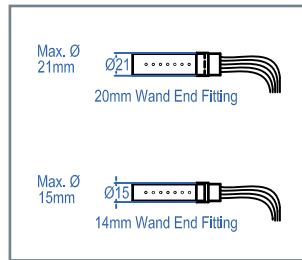

PRODUCT SPECIFICATION SHEET

Rev. C1

UFO Light Wand Linear Lighting

Light Wands are a smaller version of the Light Tubes. Available in Standard 20mm diameter and Mini 14mm diameter they come as standard with black or silver anodised finish but can also be painted to a custom colour. The Light Wands use polymer fibres at close spacings to give a very even wash of light ideally suited to use in small display cases or to light pictures or information boards. Fibre choice of 0.75mm, 1mm or 1.5mm polymer is determined by the throw of light needed and how close the scallops of light need to merge. Light wands can also be supplied as gantries with 1" diameter legs in a powder coated finish.

Consider the following when specifying Light Wands: the dimensions of the area to be lit; the space required to feed through the diameter of the wand at its widest point (usually the end cap); how the tails can run back to the light source; the intensity of light required. End caps are available if required. Following are the maximum lengths achievable with light wands lit from one end.

Single Light Wands - 20mm diameter with 30mm common end

Fibre	Max. Tails	Centres	Max. Length
0.75mm	200	12mm	2.4m
0.75mm	200	15mm	3m
0.75mm	200	20mm	4m
1mm	150	12mm	1.8m
1mm	150	15mm	2.25m
1mm	150	20mm	3m
1.5mm	50	12mm	0.6m
1.5mm	50	15mm	0.75m
1.5mm	50	20mm	1m

Light Wands - 14mm diameter. With a 30mm or 12.5mm mini common end

Fibre	Max. Tails	Centres	Max. Length
0.75mm	120	12mm	1.44m
0.75mm	120	15mm	1.8m
0.75mm	120	20mm	2.4m

Light Wands 20mm diameter. With 12.5mm mini common end (max. 3 wands per light source)