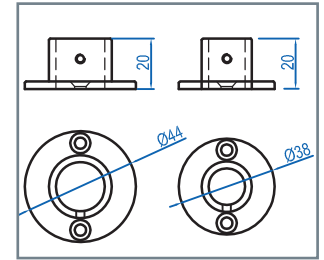

Light Wands 20mm diameter. With 12.5mm mini common end (max. 3 wands per light source)

Fibre	Max. Tails	Centres	Max. Length
0.75mm	156	12mm	1.87m
0.75mm	156	15mm	2.34m
0.75mm	156	20mm	3.12m
1mm	85	12mm	1.02m
1mm	85	15mm	1.27m
1mm	85	20mm	1.70m
1.5mm	36	12mm	0.43m
1.5mm	36	15mm	0.54m
1.5mm	36	20mm	0.72m

Light Wands 20mm diameter. With 14mm mini common end (max. 1 wand per light source)

Fibre	Max. Tails	Centres	Max. Length
0.75mm	198	12mm	2.37m
0.75mm	198	15mm	2.97m
0.75mm	198	20mm	3.96m
1mm	115	12mm	1.38m
1mm	115	15mm	1.72m
1mm	115	20mm	2.30m
1.5mm	46	12mm	0.55m
1.5mm	46	15mm	0.69m
1.5mm	46	20mm	0.92m