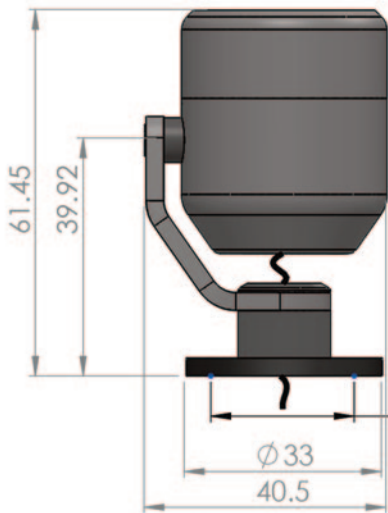

24mm Centres
M3 CSK Mount Holes