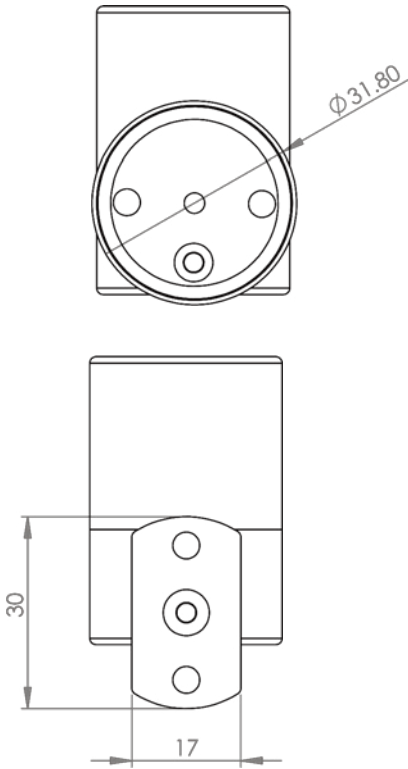

The MBL3 is mains, local pot and 1-10v dimmable using a UFO approved dimmer switch.

GENERAL INFORMATION

| | |
|-----------------------|--|
| Light Source | White light LED |
| Operating Environment | Indoor use |
| Material | Aluminium |
| Finishes | Black, white, silver, custom RAL colour |
| Dimensions | Base: Ø30mm x 5mm Head: Ø30mm x 45mm Base height: 25mm |
| Weight | 78g |
| Securing Method | Secured through surface with screws |

ARTICULATION

| | |
|----------|------|
| Rotation | 360° |
| Tilt | 90° |

LED ARRAY DATA

| | |
|----------------------------|---|
| LED Type | Osram Oslon Square on 20mm alu star PCB |
| LED Life (L70, B10) | >54,000 Hours |
| Fitting Drive Current | 350mA, 500mA or 700mA |
| Power Consumption | 1W @ 350mA, 1.5W @ 500mA, 2.1W @ 700mA |
| Colour Temperature Options | 2700K, 3000K, 4000K |
| CRI | >95 |
| Lumen Output | 100lm @ 350mA, 140lm @ 500mA, 20lm @ 700mA |
| LED Luminous Efficacy | 98lm/W |
| Driver Type | Constant Current LED Driver Required |

OPTICS DATA

| | |
|------------------|---------------|
| Optics Family | Carclo |
| Available Optics | 7° / 9° / 21° |

Mounting Foot Choice

As standard the MBL3 is supplied with a round foot which features a decorative cover to hide the mounting screws. Optionally, a rectangular variant is also available which allows for a greater angle of tilt.