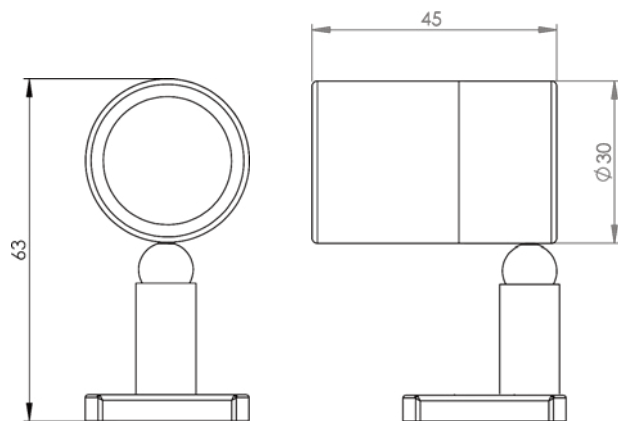

PRODUCT SPECIFICATION SHEET

Rev. C2

MBL3 LED Downlight

The UFO MBL3 fittings features a sleek design and the latest magnetic articulation for 360° rotation.

Featuring a cleverly designed magnetic ball joint that provides complete freedom of movement, allowing the luminaire to be fully rotated and tilted to point the light in almost any direction.

The MBL3 is mains, local pot and 1-10v dimmable using a UFO approved dimmer switch.

GENERAL INFORMATION

| | |
|-----------------------|--|
| Light Source | White light LED |
| Operating Environment | Indoor use |
| Material | Aluminium |
| Finishes | Black, white, silver, custom RAL colour |
| Dimensions | Base: Ø30mm x 5mm Head: Ø30mm x 45mm Base height: 25mm |
| Weight | 78g |
| Securing Method | Secured through surface with screws |

ARTICULATION

| | |
|----------|------|
| Rotation | 360° |
| Tilt | 90° |

LED ARRAY DATA

| | |
|----------------------------|---|
| LED Type | Osram Oslon Square on 20mm alu star PCB |
| LED Life (L70, B10) | >54,000 Hours |
| Fitting Drive Current | 350mA, 500mA or 700mA |
| Power Consumption | 1W @ 350mA, 1.5W @ 500mA, 2.1W @ 700mA |
| Colour Temperature Options | 2700K, 3000K, 4000K |
| CRI | >95 |
| Lumen Output | 100lm @ 350mA, 140lm @ 500mA, 20lm @ 700mA |
| LED Luminous Efficacy | 98lm/W |
| Driver Type | Constant Current LED Driver Required |

OPTICS DATA

| | |
|------------------|---------------|
| Optics Family | Carclo |
| Available Optics | 7° / 9° / 21° |

Mounting Foot Choice

As standard the MBL3 is supplied with a round foot which features a decorative cover to hide the mounting screws. Optionally, a rectangular variant is also available which allows for a greater angle of tilt.